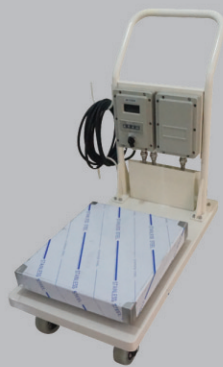

Explosion Proof Platform / ETC.

Explosion proof scale

Rechargeable Type
60K, 150K, 300K

Wireless Communication Type
60K, 150K, 300K

Platform scale

Explosion proof truck scale

Explosion proof hopper scale

Explosion proof of 18ℓ Filling machine

Explosion proof 100~200ℓ Drum Filling machine